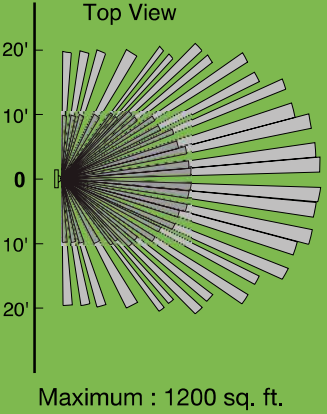

Coverage Area

**IOS-DOV
IOS-DSR
IOS-DDR**

**IOS-DSIF
IOS-DSIMF
IOS-DPBIF2
IOS-DPBIF
IOS-DPBIMF**

Intermatic Inc.,
7777 Winn Road
Spring Grove, Illinois 60081

©2011 Intermatic Inc., 7777 Winn Road, Spring Grove, IL 60081 www.intermatic.com 3000V00017