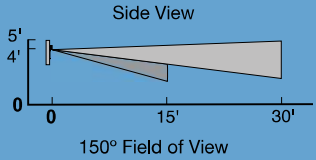

**IOS-DSIF
IOS-DSIMF
IOS-DPBIF2
IOS-DPBIF
IOS-DPBIMF**

Intermatic Inc.,
7777 Winn Road
Spring Grove, Illinois 60081