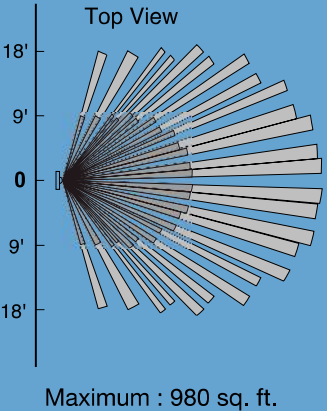

Coverage Area

**IOS-DOV
IOS-DSR
IOS-DDR**

**IOS-DSIF
IOS-DSIMF
IOS-DPBIF2
IOS-DPBIF
IOS-DPBIMF**

Intermatic Inc.,
7777 Winn Road
Spring Grove, Illinois 60081

©2011 Intermatic Inc., 7777 Winn Road, Spring Grove, IL 60081 www.intermatic.com 3000V00017