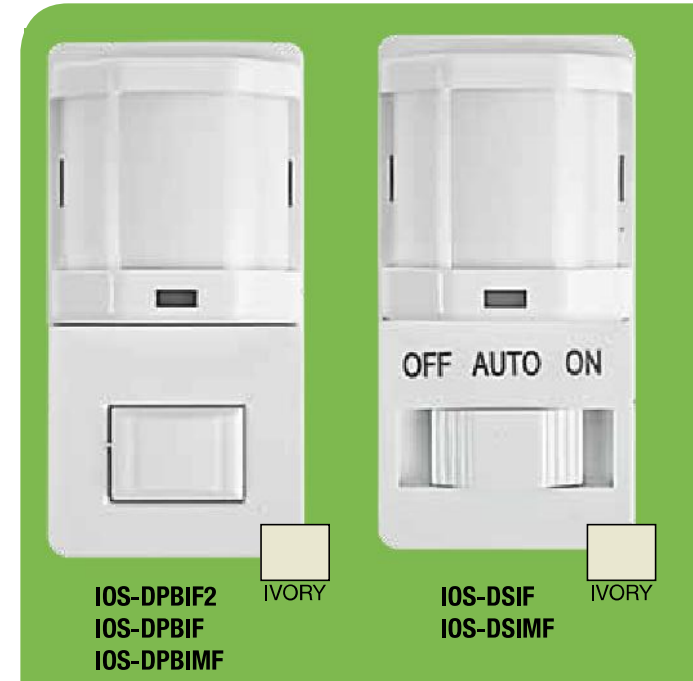

*Lighting Controls for Commercial
and Residential Applications*

Shine New Light on Energy Savings

Occupancy / Vacancy sensors

Intermatic covers a spectrum of Occupancy and Vacancy sensor models, which can monitor virtually any area within a building. All models incorporate “Passive Infrared Technology” that monitors a specific area for heat generated naturally by people. When heat is detected, the lighting will automatically turn ON, then OFF when the presence is no longer detected. These sensors are simple to install as many do not require a neutral wire. There are models to control both electronic and magnetic ballasts and all meet California Title 24 requirements.

All Intermatic sensors feature:

- Passive Infrared Technology
- Adjustable sensitivity settings
- Time delay OFF ranging from 15 seconds to 30 minutes
- Standard Decorator wall plate included
- Meet California Title 24 requirements
- UL/cUL listing