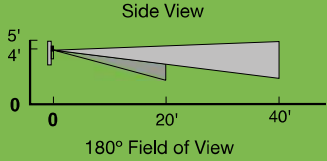

Coverage Area

**IOS-DOV
IOS-DSR
IOS-DDR**